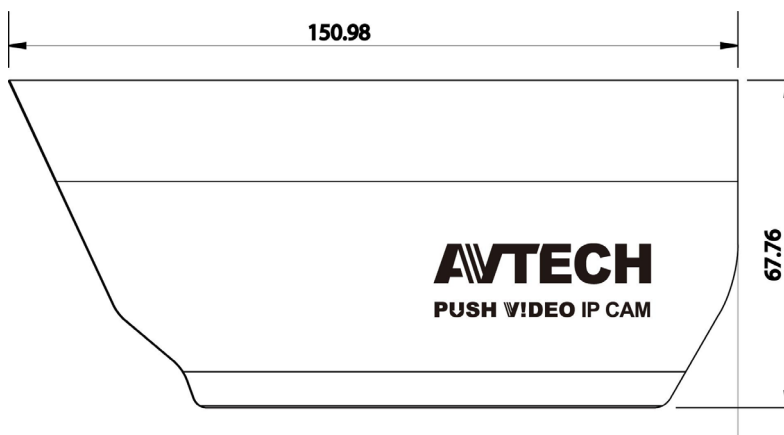

Dimensions (mm)

* Dimensional tolerance: (± 5mm)

SPECIFICATIONS

■ Network	
Network Compression	H.264 / MPEG4 / MJPEG
Multiple Video Streaming (Encode Modes, IPS, Resolution)	3 (H.264, MJPEG, MPEG4)
LAN Port	YES
LAN Speed	10/100 Based-T Ethernet
Supported Protocols	DDNS, PPPoE, DHCP, NTP, SNTP, TCP/IP, ICMP, SMTP, FTP, HTTP, RTP, RTSP, UPnP
Frame Rate	NTSC:30, PAL:25
Number of Online Users	10
Security	Multiple user access levels with password
Remote Access	(1) Internet Explorer on Windows operating system (2) EagleEyes on iPhone, iPad & Android mobile devices
■ Camera	
Image Sensor	1/3" HR image sensor
Video Resolution	SXGA, SXVGA, 720P, VGA, QVGA
Min Illumination	0.1 Lux / F1.5, 0 Lux (IR LED ON)
Shutter Speed	1 / 60 (1/50) to 1 / 100,000 sec.
S/N Ratio	More than 48dB (AGC off)
Lens	f3.8mm / F1.5
Viewing Angle	80.4° (Diagonal) / 65.4° (Horizontal) / 49.9° (Vertical)
IR LED	35 Uints
IR Effective Range	Up to 20 meters
IR Shift	YES
White Balance	ATW
AGC	Auto
IRIS Mode	AES
External Alarm I/O	YES
IP Rating	IP67
Power Source (±10%)	12V / 1A
Operating Temperature	-20°C~40°C
■ Others	
Mobile Surveillance	iPhone / Android mobile device
Motion Detection	YES
Event Notification	FTP / Email / Push Video
RTC (real-time clock)	YES
Digital Pan / Tilt / Zoom	YES
Minimum Web Browsing Requirements	<ul style="list-style-type: none"> • Pentium 4 CPU 1.3 GHz or higher, or equivalent AMD • 256 MB RAM • AGP graphics card, Direct Draw, 32MB RAM • Windows 7, Vista & XP, DirectX 9.0 or later • Internet Explorer 7.x or later

* The specifications are subject to change without notice. ** Dimensional tolerance: (± 5mm)