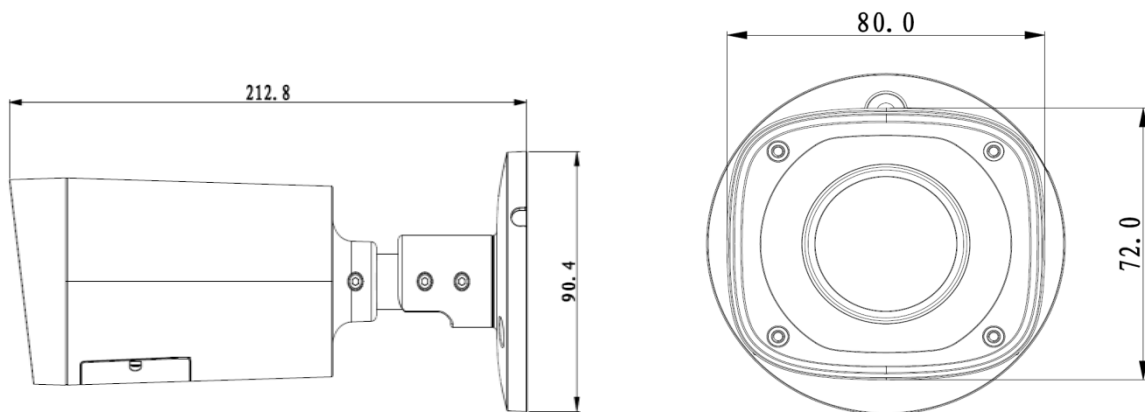

DH-IPC-HFW2300R-Z/VF

Dimensions (mm)